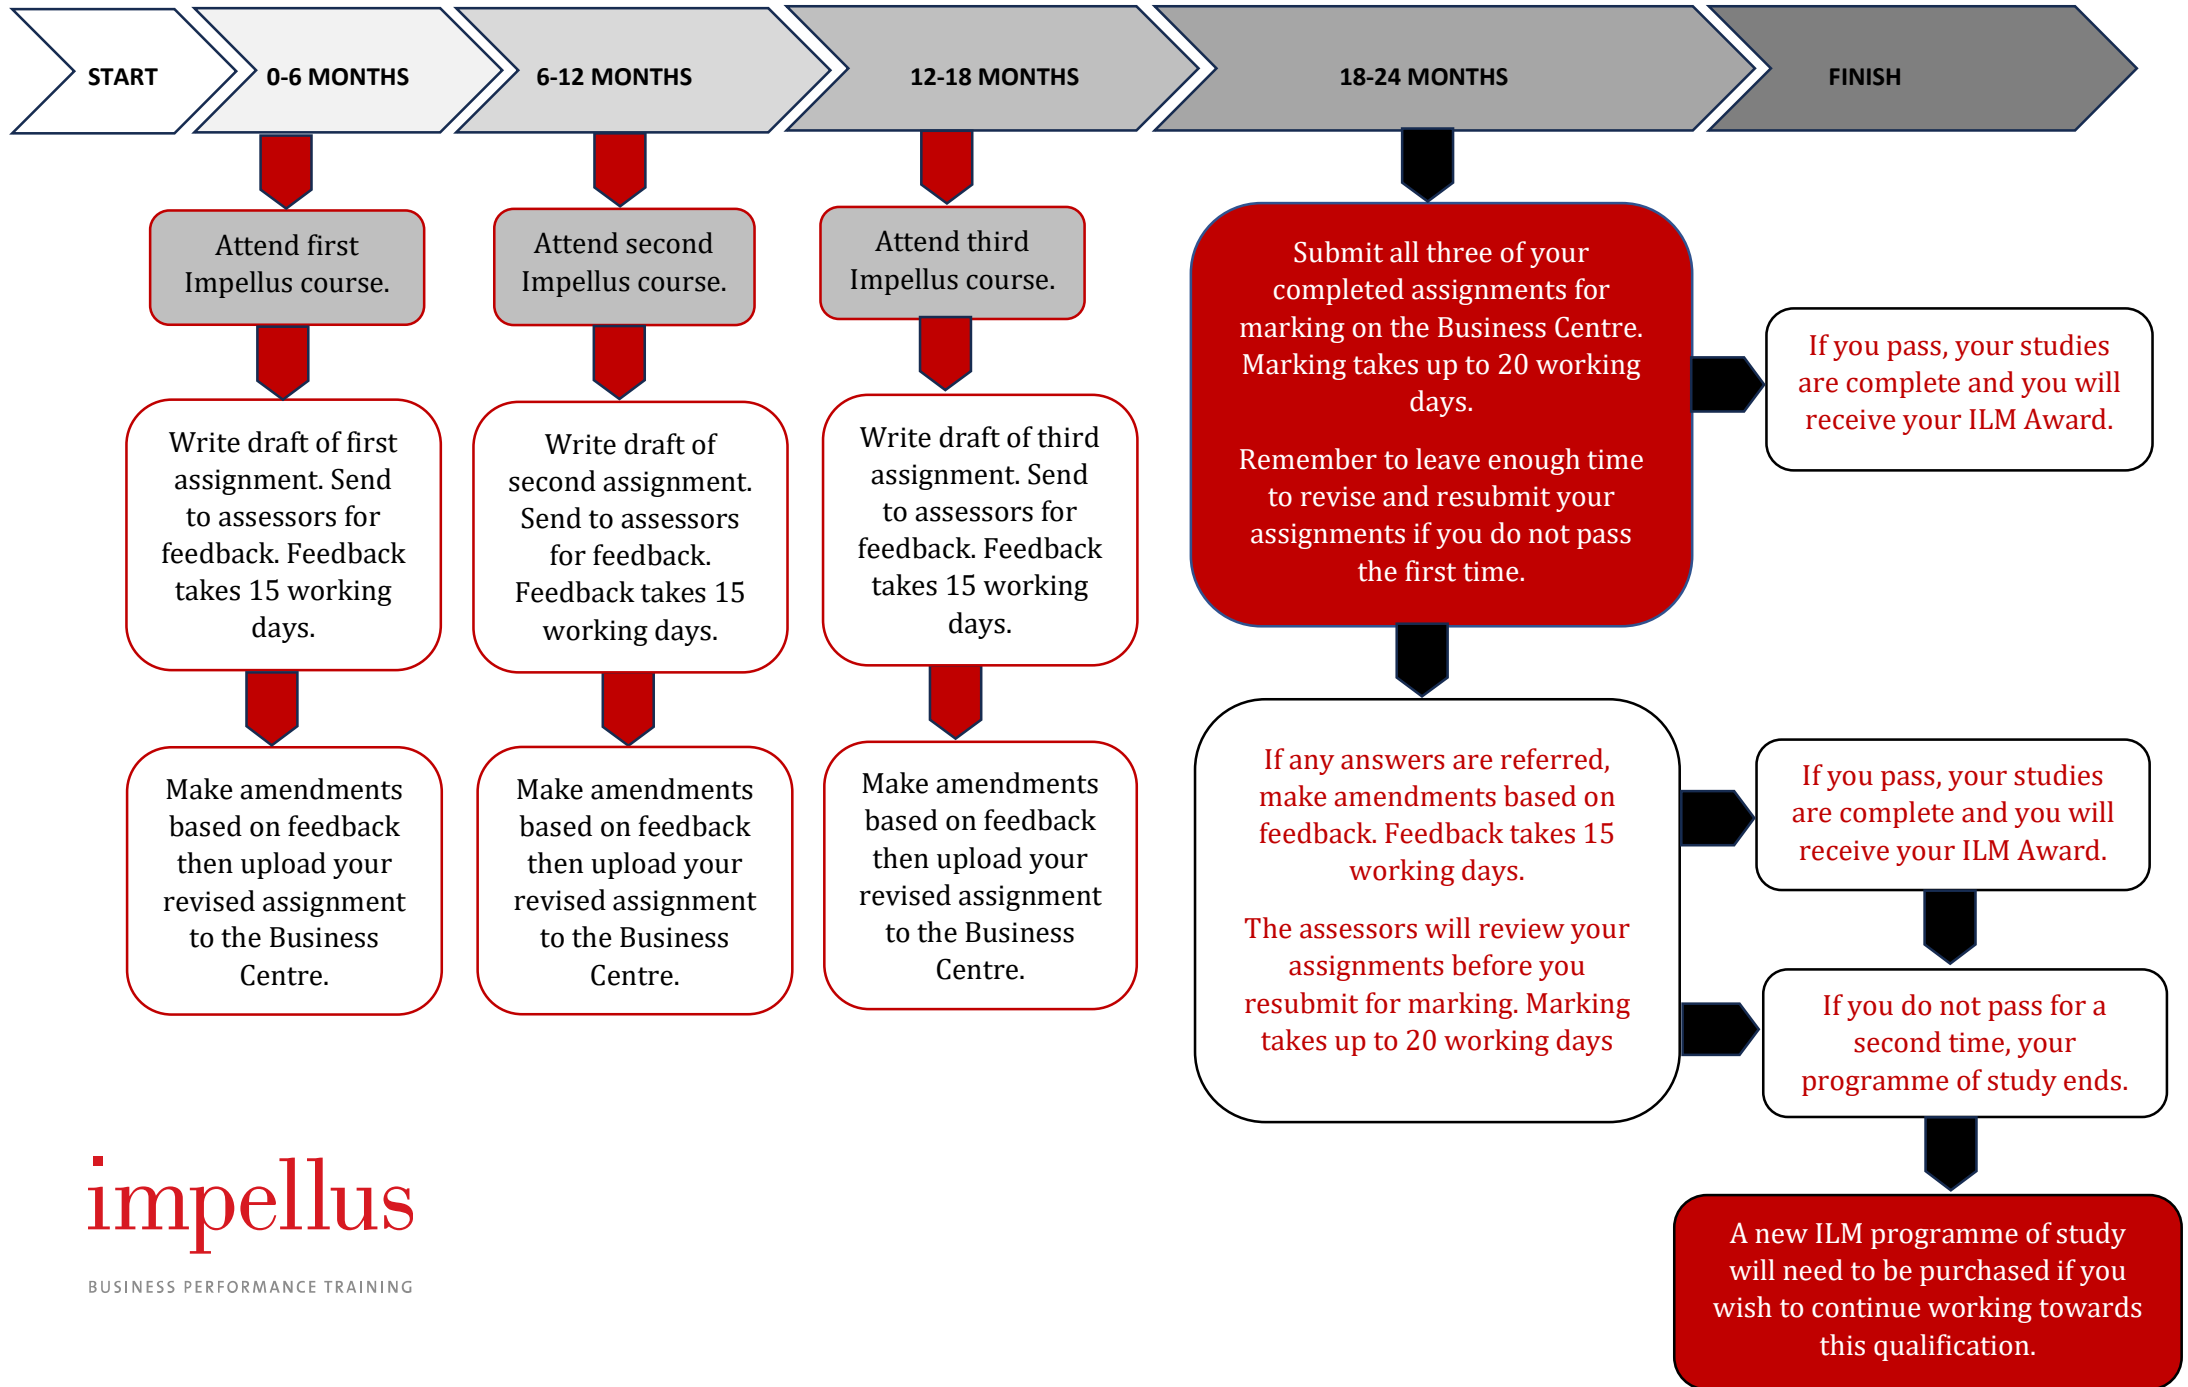

ILM LEVEL 3 AWARD - LEARNER TIMELINE

impellus

BUSINESS PERFORMANCE TRAINING