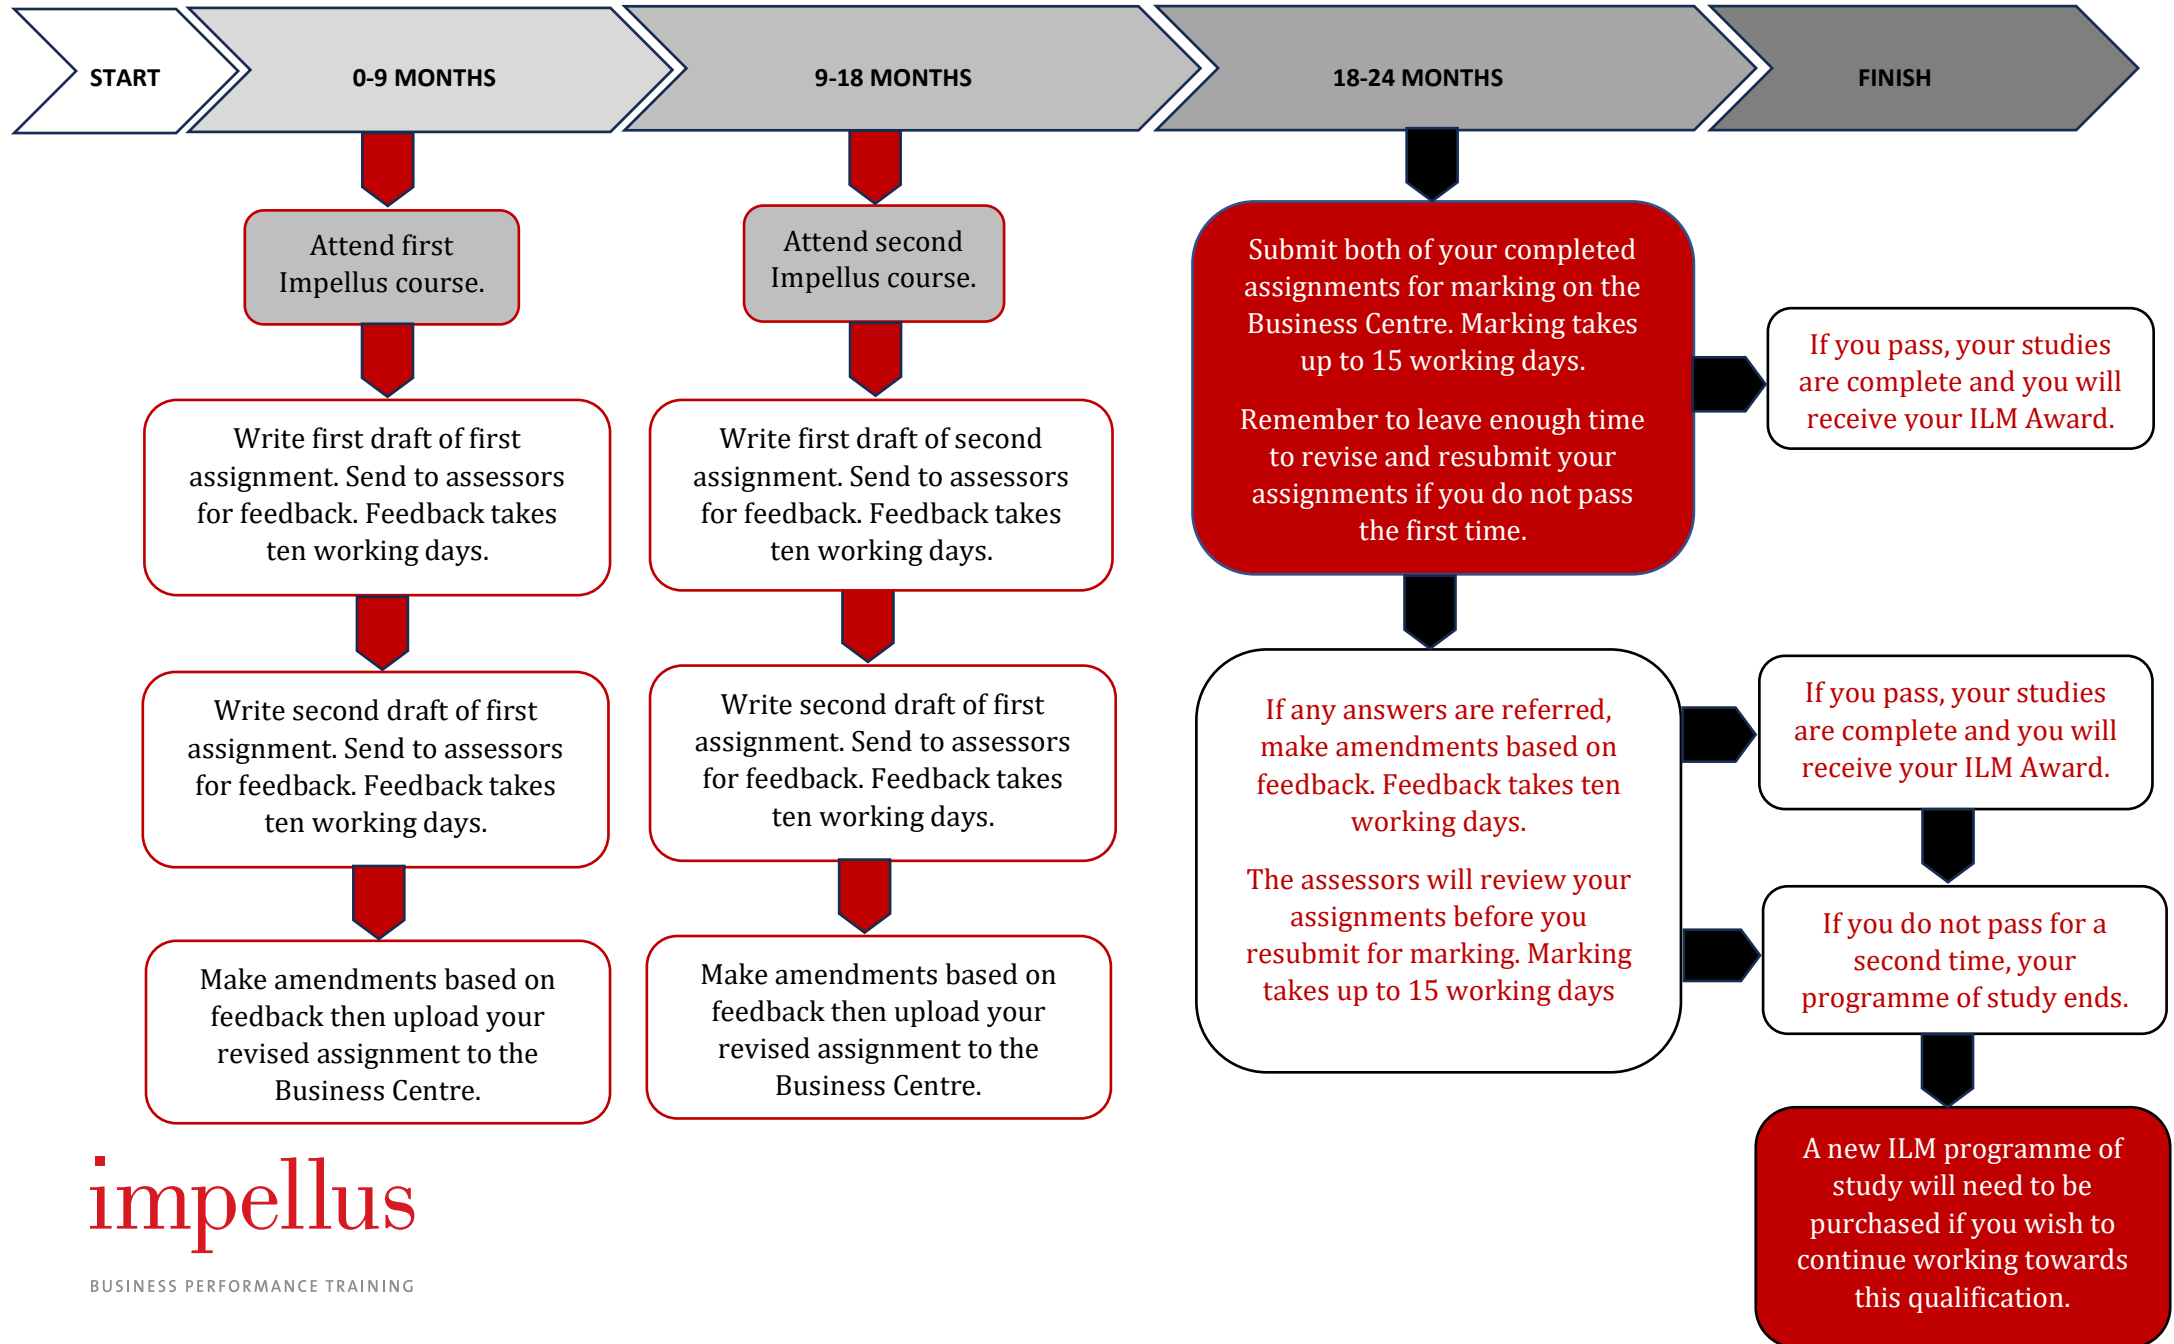

## ILM LEVEL 5 AWARD - LEARNER TIMELINE

**impellus**

BUSINESS PERFORMANCE TRAINING