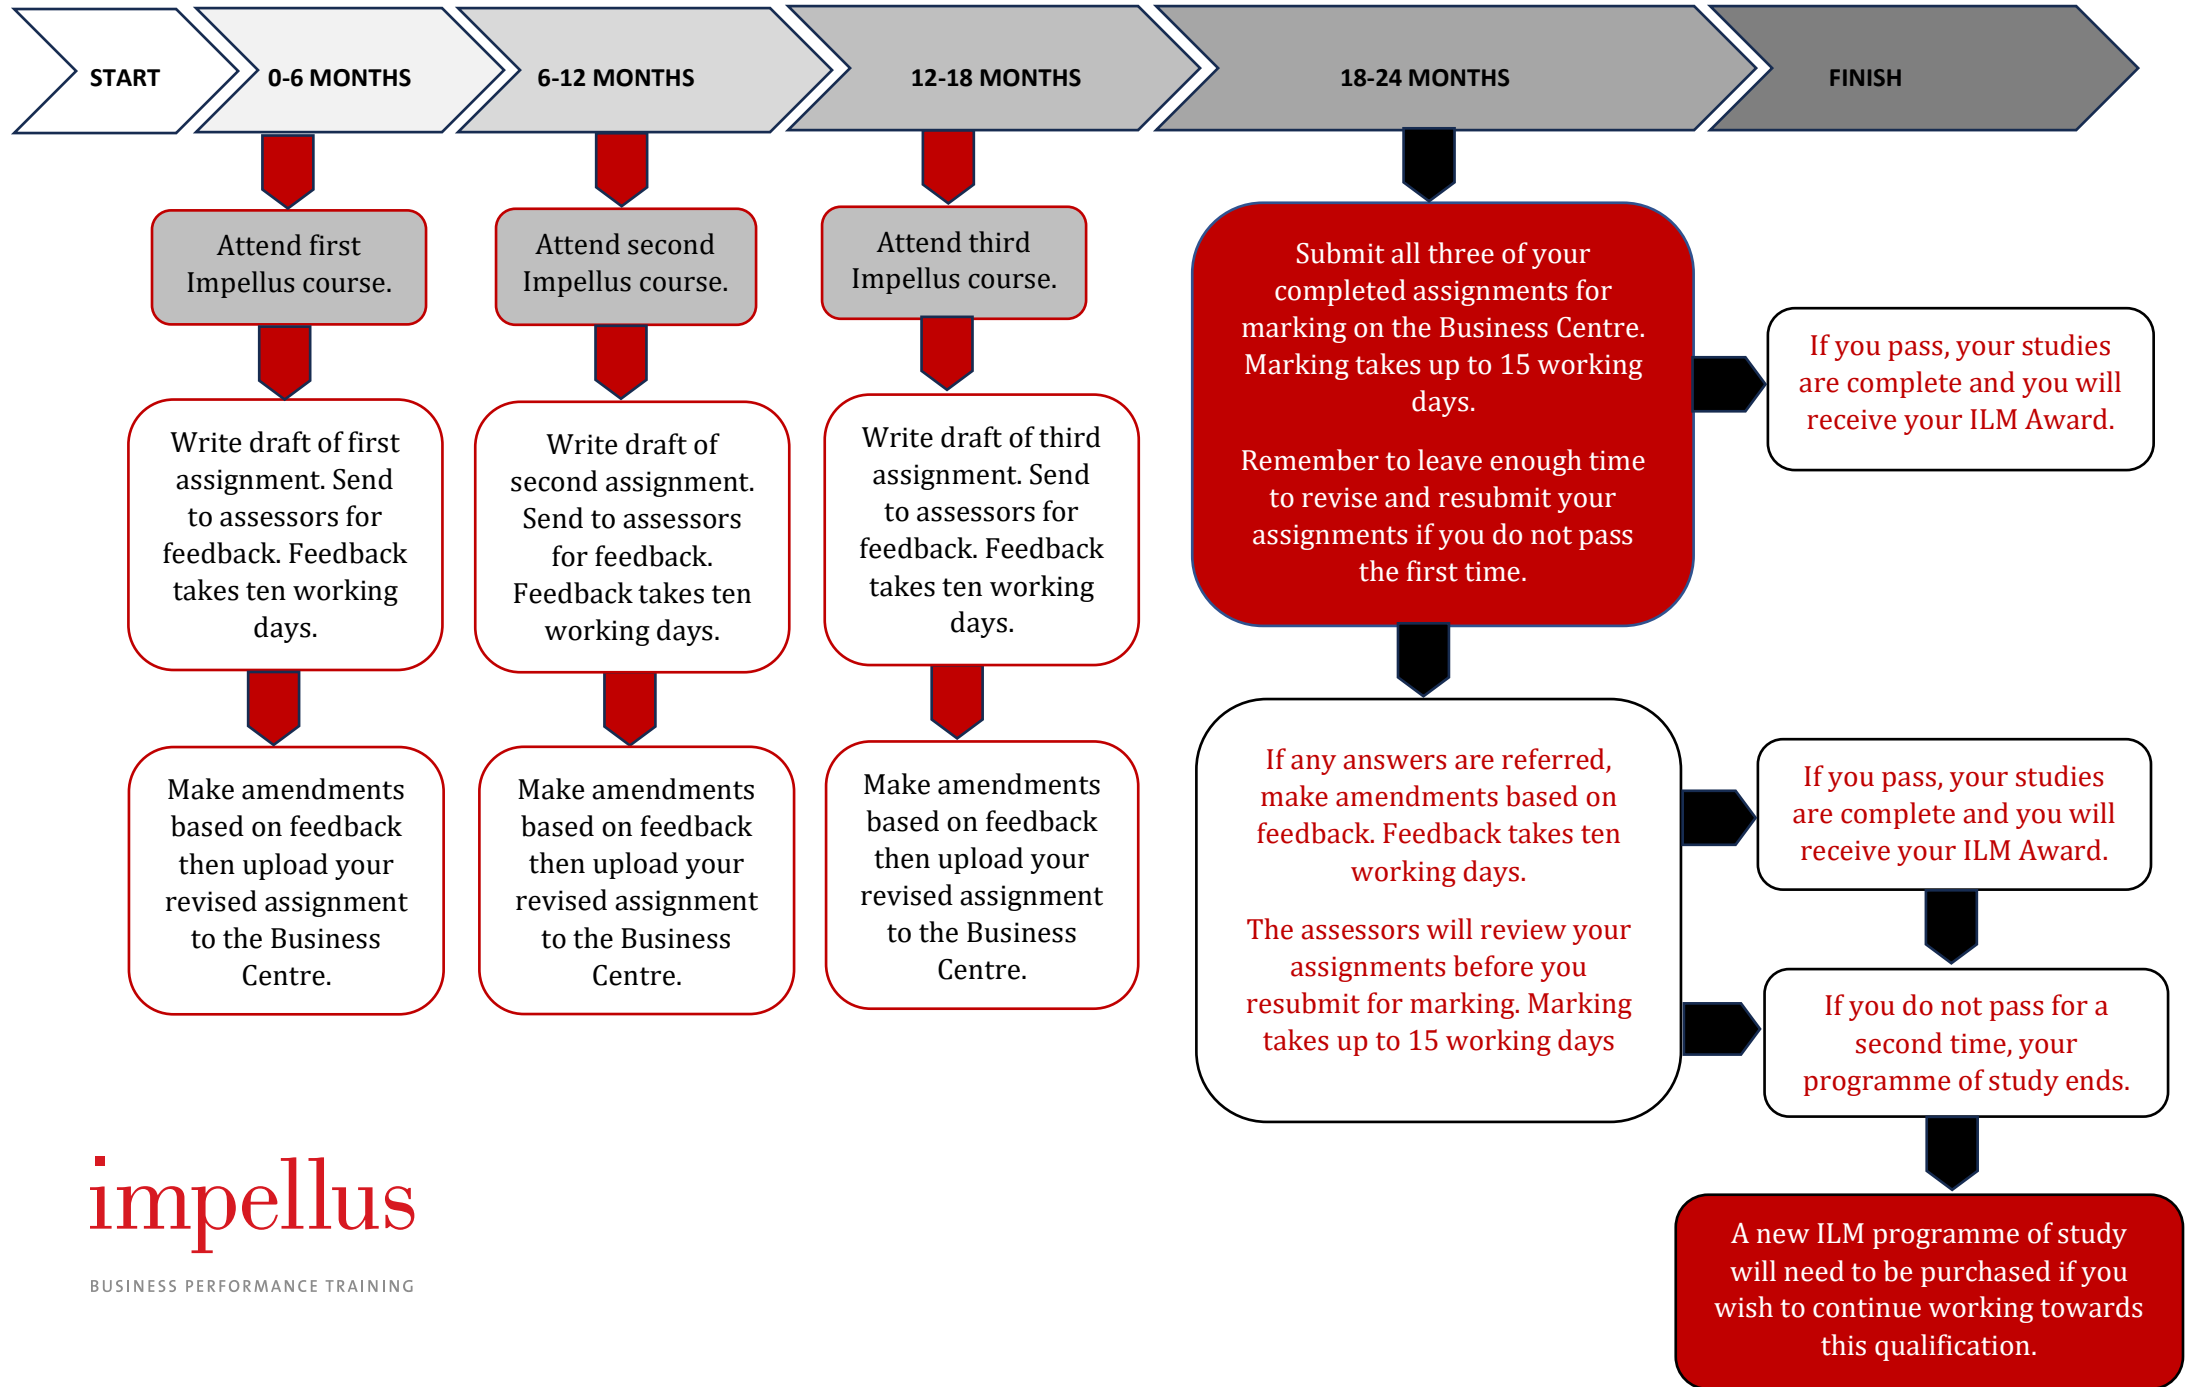

ILM LEVEL 3 AWARD - LEARNER TIMELINE

impellus

BUSINESS PERFORMANCE TRAINING